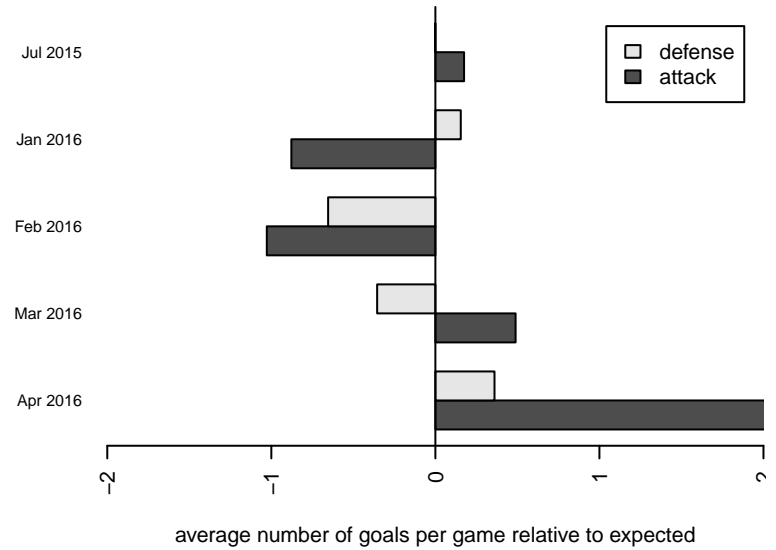

Performance relative to 13 month average