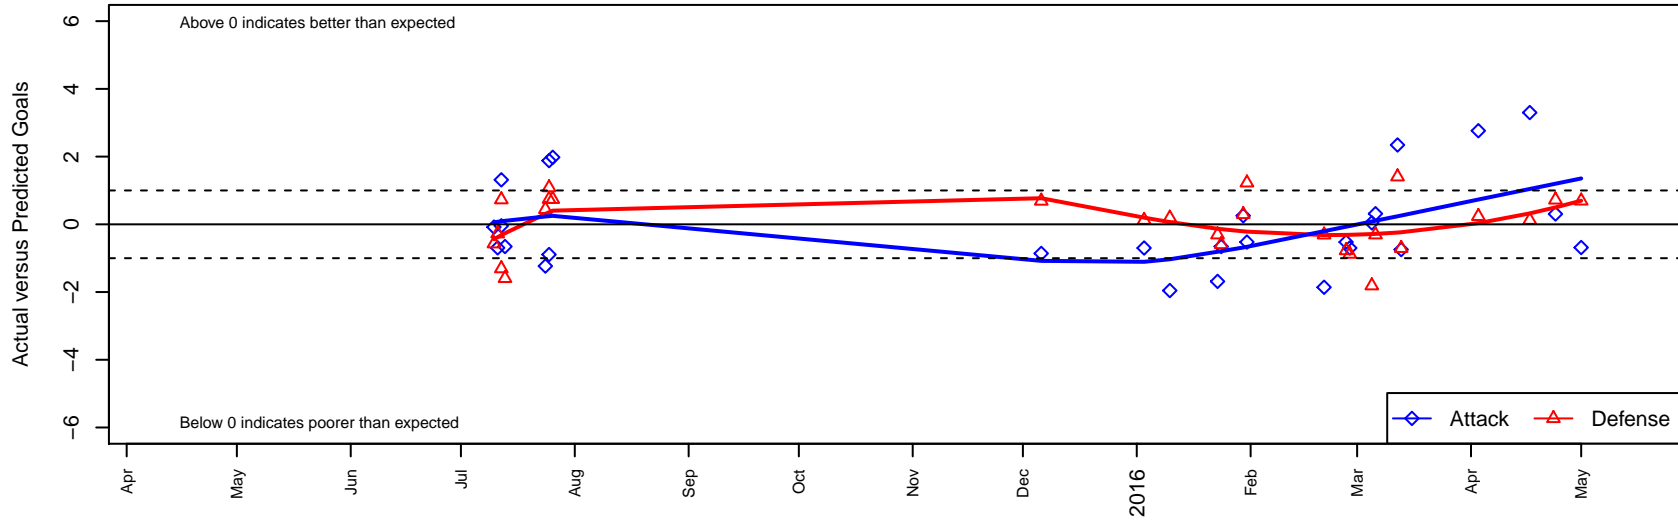

Seattle United Tango G00

Seattle United Premier
 Seattle, WA
 G00 total strength=1517
 attack=14.76 defense=9.76
 fall league = Win RCL G00 Div 2

alt names used:
 Seattle United G00 Tango
 Seattle United G00 Tango B
 SEATTLE UNITED G00TANGO (WA)
 Seattle United G00 Tango B
 Seattle United G00 Tango B

Venues played:
 2015 Nike Crossfire Challenge Gold Group U15
 2015 Sounders FC Cup GU15
 2015 Win RCL G00 Div 2
 2015 WYS Presidents Cup G00 Division 1

Seattle United Tango G00
 Dots are actual minus expected GF (blue circles) and GA (red triangles).
 Blue line is smoothed change in attack strength. Red is smoothed change in defense strength.

**attack and defense variance (black dot)
relative to other teams
and top 10 in region**

**attack and defense rating
relative to others at age
and all opponents in last 13 months**

Performance relative to 13 month average