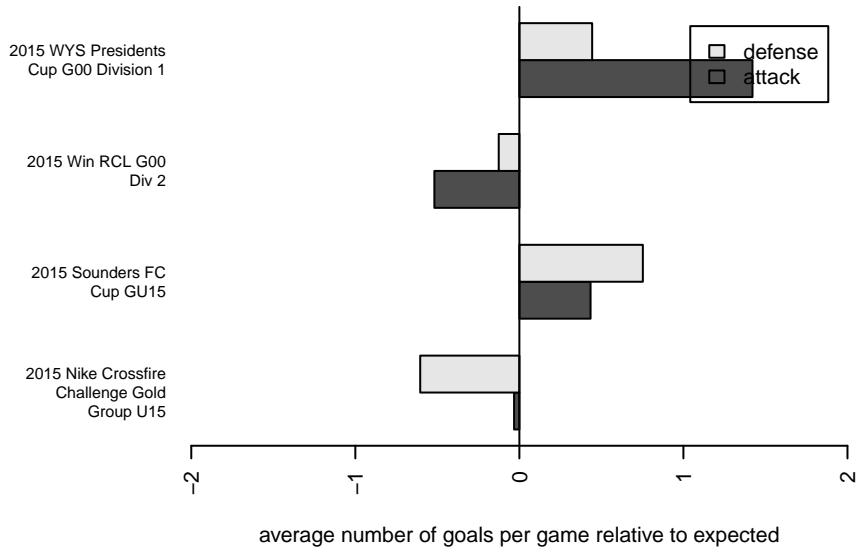

Seattle United Tango G00

Seattle United Premier
 Seattle, WA
 G00 total strength=1517
 attack=14.76 defense=9.76
 fall league = Win RCL G00 Div 2

alt names used:
 Seattle United G00 Tango
 Seattle United G00 Tango B
 SEATTLE UNITED G00TANGO (WA)
 Seattle United G00 Tango B
 Seattle United G00 Tango B

Venues played:
 2015 Nike Crossfire Challenge Gold Group U15
 2015 Sounders FC Cup GU15
 2015 Win RCL G00 Div 2
 2015 WYS Presidents Cup G00 Division 1

Seattle United Tango G00
 Dots are actual minus expected GF (blue circles) and GA (red triangles).
 Blue line is smoothed change in attack strength. Red is smoothed change in defense strength.

**attack and defense variance (black dot)
relative to other teams
and top 10 in region**

**attack and defense rating
relative to others at age
and all opponents in last 13 months**

Performance relative to 13 month average